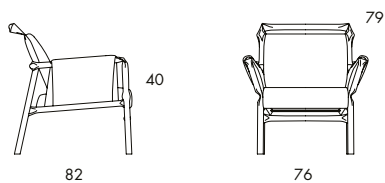

S26 19 kg | 0.45 m³/pc

S27 40 kg | 1.2 m³/pc

EASY CHAIR | SOFA. Kinked tubular steel frame finished in matte black. Wooden frame. Padding of polyurethane foam. Upholstered in fabric or leather. Leather as per cc. 6. Plastic foot. For indoor use.

S26 19 kg | 0.45 m³/pc

	S26
Seat height	40
Overall height	79
Overall width	76
Seat depth	53
Overall depth	82
Weight, kg	19
Cbm	0.45

S27 40 kg | 1.2 m³/pc

	S27
Seat height	40
Overall height	79
Seat width	140
Overall width	163
Seat depth	53
Overall depth	82
Weight, kg	40
Cbm	1.2