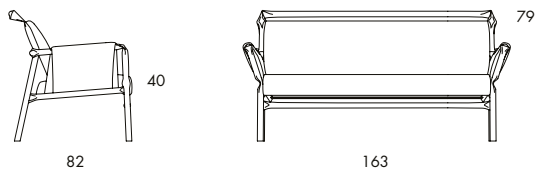

S26 19 kg | 0.45 m³/pc

S27 40 kg | 1.2 m³/pc

EASY CHAIR | SOFA. Kinked tubular steel frame finished in matte black. Wooden frame. Padding of polyurethane foam. Upholstered in fabric or leather. Leather as per cc. 6. Plastic foot. For indoor use.

S26 19 kg | 0.45 m³/pc

	S26
Seat height	40
Overall height	79
Overall width	76
Seat depth	53
Overall depth	82
Weight, kg	19
Cbm	0.45

S27 40 kg | 1.2 m³/pc

	S27
Seat height	40
Overall height	79
Seat width	140
Overall width	163
Seat depth	53
Overall depth	82
Weight, kg	40
Cbm	1.2